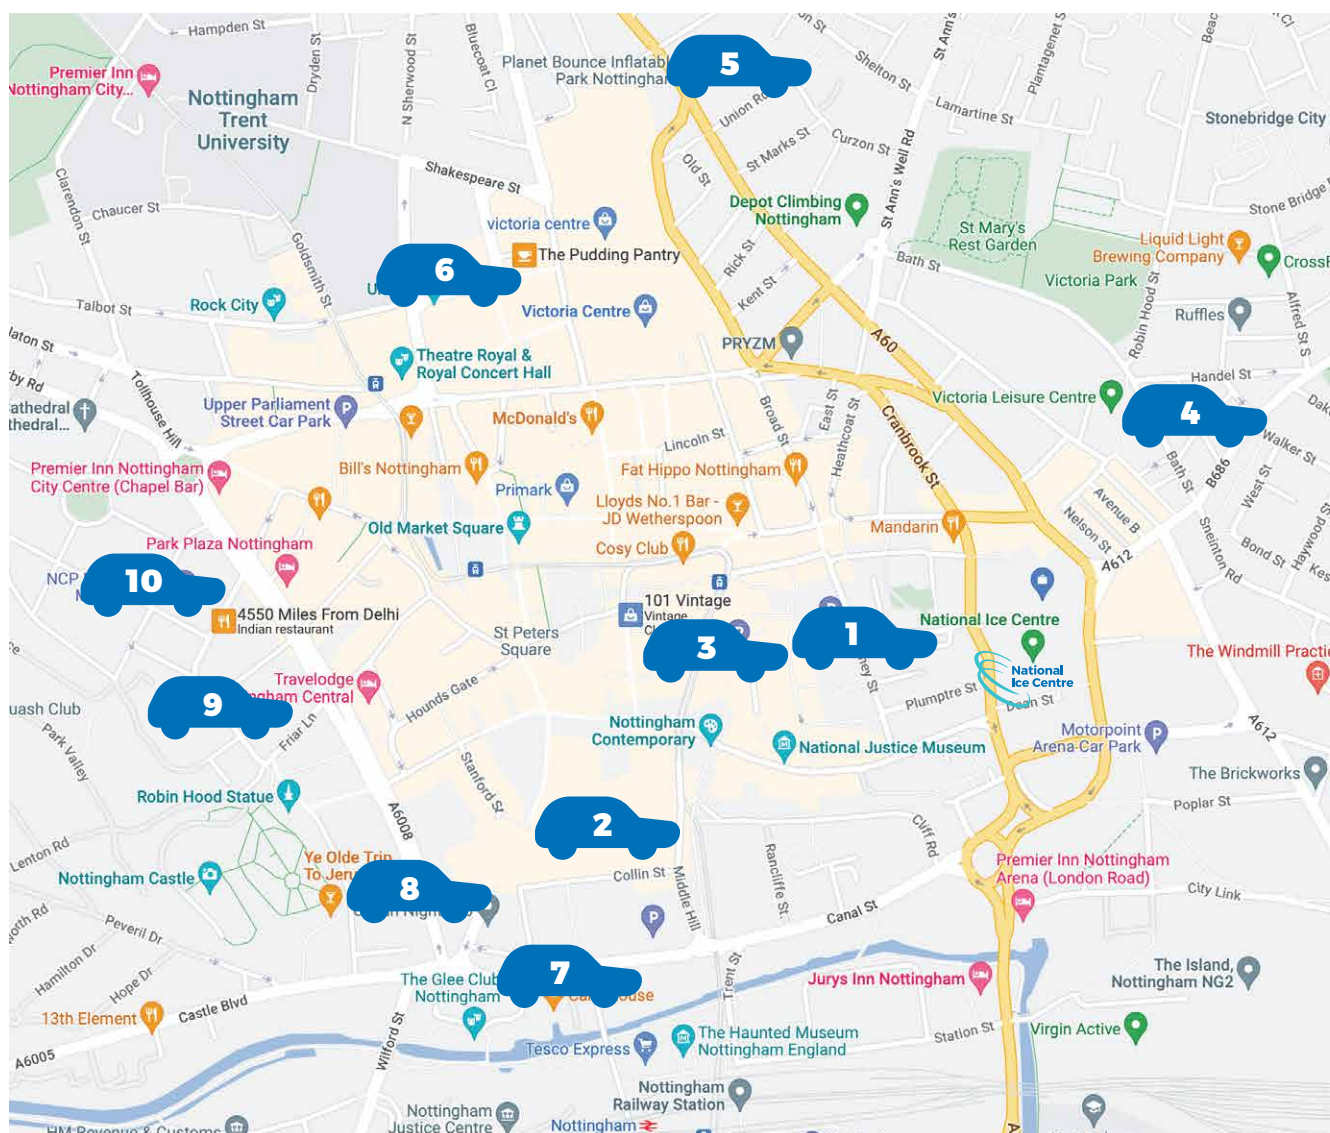

CAR PARKS

Address: Motorpoint Arena Nottingham, Bolero Square, The Lace Market, Nottingham, NG1 1LA

- | | |
|---|--|
| 1. NCP Stoney Street, NG1 1LS | 6. Trinity Square Car Park, NG1 4BT |
| 2. Broadmarsh Car Park, Canal Street, NG1 7EJ | 7. Nottingham Castle Car Park, Canal Street, NG1 7HG |
| 3. Lace Market Car Park, NG1 1QE | 8. NCP Maid Marian Way Car Park, NG1 6AE |
| 4. Sneinton Market Square Car Park, NG3 1JB | 9. NCP St James Street Car Park, NG1 6EY |
| 5. NCP Car Park, NG1 1LS | 10. NCP Nottingham City Car Park, NG1 6HG |